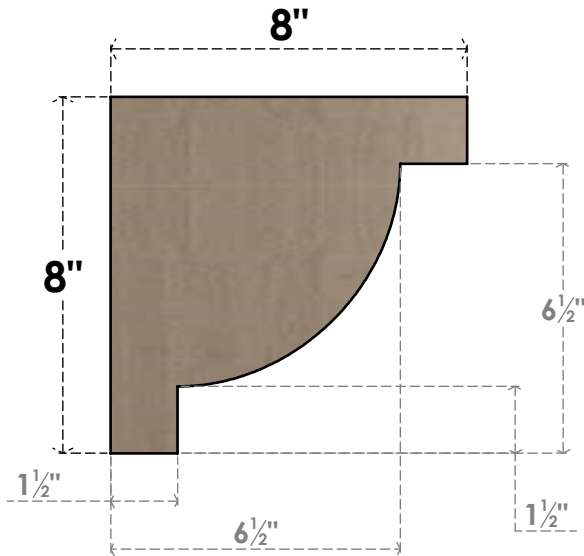

# ITEM NUMBER: CORU04X08X08ALPRCPR

4"W X 8"D X 8"H SERIES 1 CLASSIC ALPINE ROUGH CEDAR TIMBERTHANE  
FAUX WOOD CORBEL, PRIMED

**SIDE PROFILE**

**FRONT PROFILE**

**ISOMETRIC**

EKENA MILLWORK  
2300 WEST MAIN ST.  
CLARKSVILLE, TX 75426  
TOLL FREE: 866-607-0453  
WWW.EKENAMILLWORK.COM

NOTES

1. INSTALLATION TO BE COMPLETED IN ACCORDANCE WITH MANUFACTURER'S SPECIFICATIONS.
2. DRAWING MAY NOT BE TO SCALE
3. THIS DRAWING IS INTENDED FOR DESIGN AND PLANNING PURPOSES ONLY.
4. ALL INFORMATION CONTAINED HEREIN WAS CURRENT AT THE TIME OF DEVELOPMENT BUT MUST BE REVIEWED AND APPROVED BY THE PRODUCT MANUFACTURER TO BE CONSIDERED ACCURATE.
5. TIMBERTHANE ARCHITECTURAL PRODUCTS ARE MADE FROM HIGH DENSITY URETHANE AND COME FACTORY PRIMED