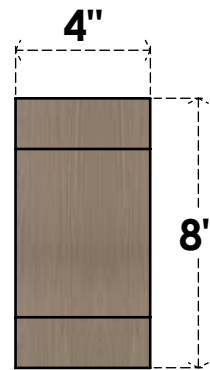

# ITEM NUMBER: CORU04X08X08ALPRCPR

4"W X 8"D X 8"H SERIES 1 CLASSIC ALPINE ROUGH CEDAR TIMBERTHANE  
FAUX WOOD CORBEL, PRIMED

**SIDE PROFILE**

**FRONT PROFILE**

**ISOMETRIC**

EKENA MILLWORK  
2300 WEST MAIN ST.  
CLARKSVILLE, TX 75426  
TOLL FREE: 866-607-0453  
WWW.EKENAMILLWORK.COM