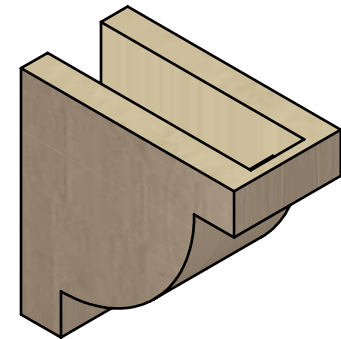

# ITEM NUMBER: CORU04X08X08ALPRCPR

4"W X 8"D X 8"H SERIES 1 CLASSIC ALPINE ROUGH CEDAR TIMBERTHANE  
FAUX WOOD CORBEL, PRIMED

**SIDE PROFILE**

**FRONT PROFILE**

**ISOMETRIC**

EKENA MILLWORK  
2300 WEST MAIN ST.  
CLARKSVILLE, TX 75426  
TOLL FREE: 866-607-0453  
WWW.EKENAMILLWORK.COM

NOTES

1. INSTALLATION TO BE COMPLETED IN ACCORDANCE WITH MANUFACTURER'S SPECIFICATIONS.
2. DRAWING MAY NOT BE TO SCALE
3. THIS DRAWING IS INTENDED FOR DESIGN AND PLANNING PURPOSES ONLY.
4. ALL INFORMATION CONTAINED HEREIN WAS CURRENT AT THE TIME OF DEVELOPMENT BUT MUST BE REVIEWED AND APPROVED BY THE PRODUCT MANUFACTURER TO BE CONSIDERED ACCURATE.
5. TIMBERTHANE ARCHITECTURAL PRODUCTS ARE MADE FROM HIGH DENSITY URETHANE AND COME FACTORY PRIMED